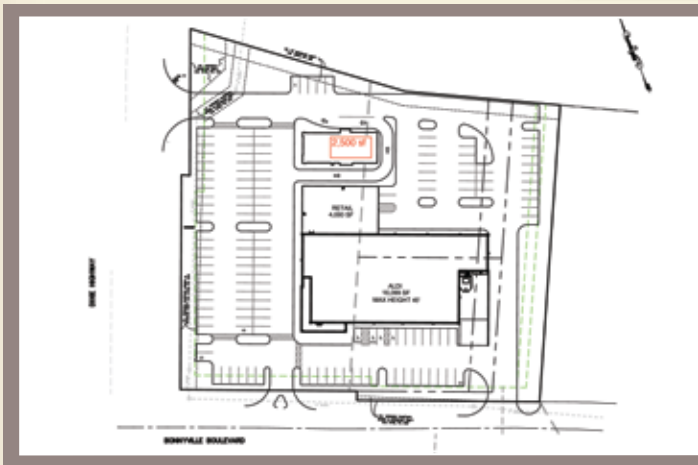

Location

Demographics

	1-mile radius	3-mile radius	5-mile radius
2009 Male Population	5,027	38,865	83,618
2009 Female Population	5,511	42,784	90,586
Total	10,538	81,649	174,204
2009 Total Households	4,740	34,348	72,268
2009 Median Household Income	$45,460	$46,293	$44,143