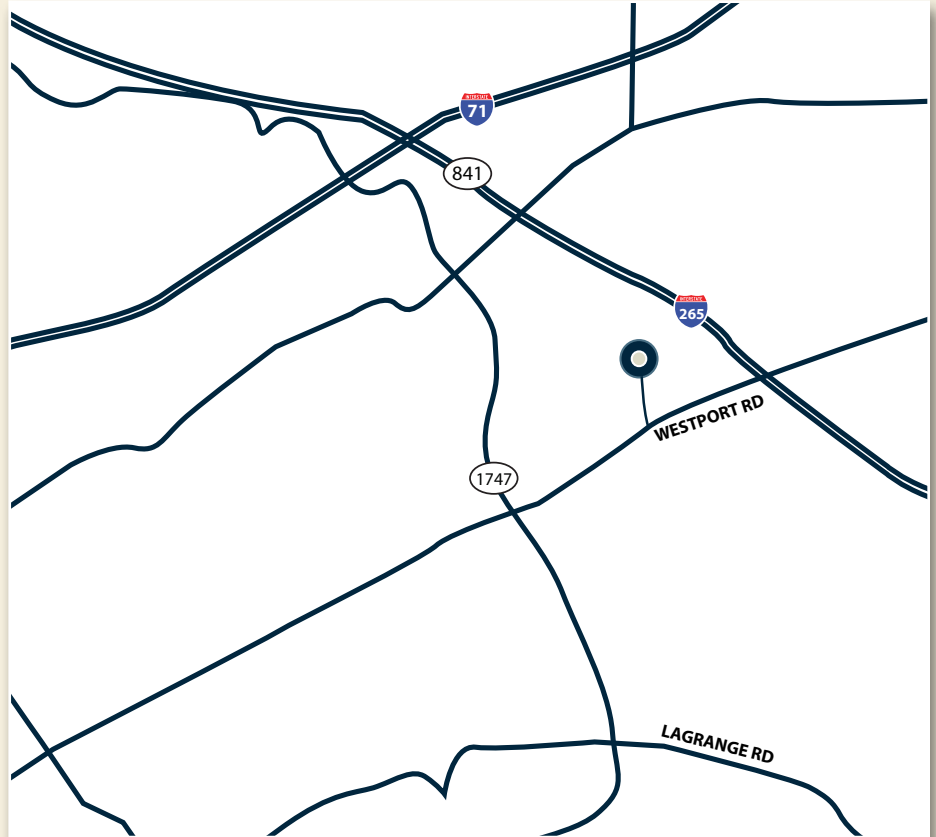

Springhurst Crossings is located between Westport Road and the Gene Snyder Freeway. Springhurst has great visibility and is surrounded by newer upscale neighborhoods.

FRONT ELEVATION - NORTH WING

Demographics

Location

Site Map