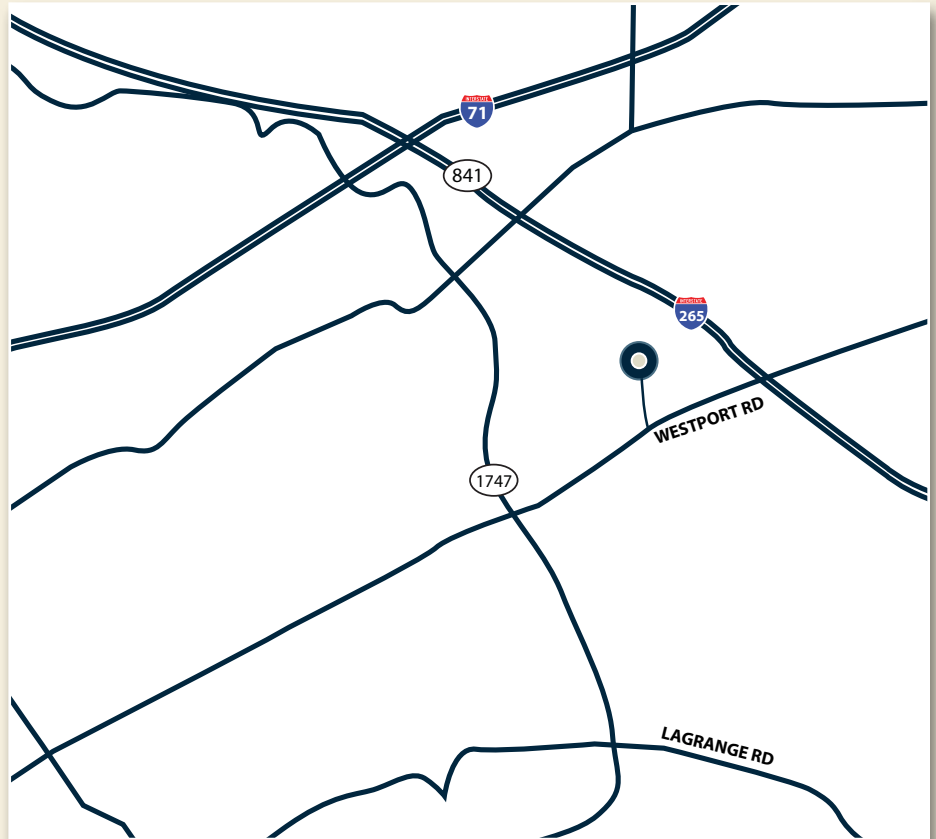

### Amenities:

- East End Location
- Great Visibility
- Between Westport Road and Gene Snyder Expressway (I-265)

Springhurst Crossings is located between Westport Road and the Gene Snyder Freeway. Springhurst has great visibility and is surrounded by newer upscale neighborhoods.

FRONT ELEVATION - NORTH WING

Location

Site Map