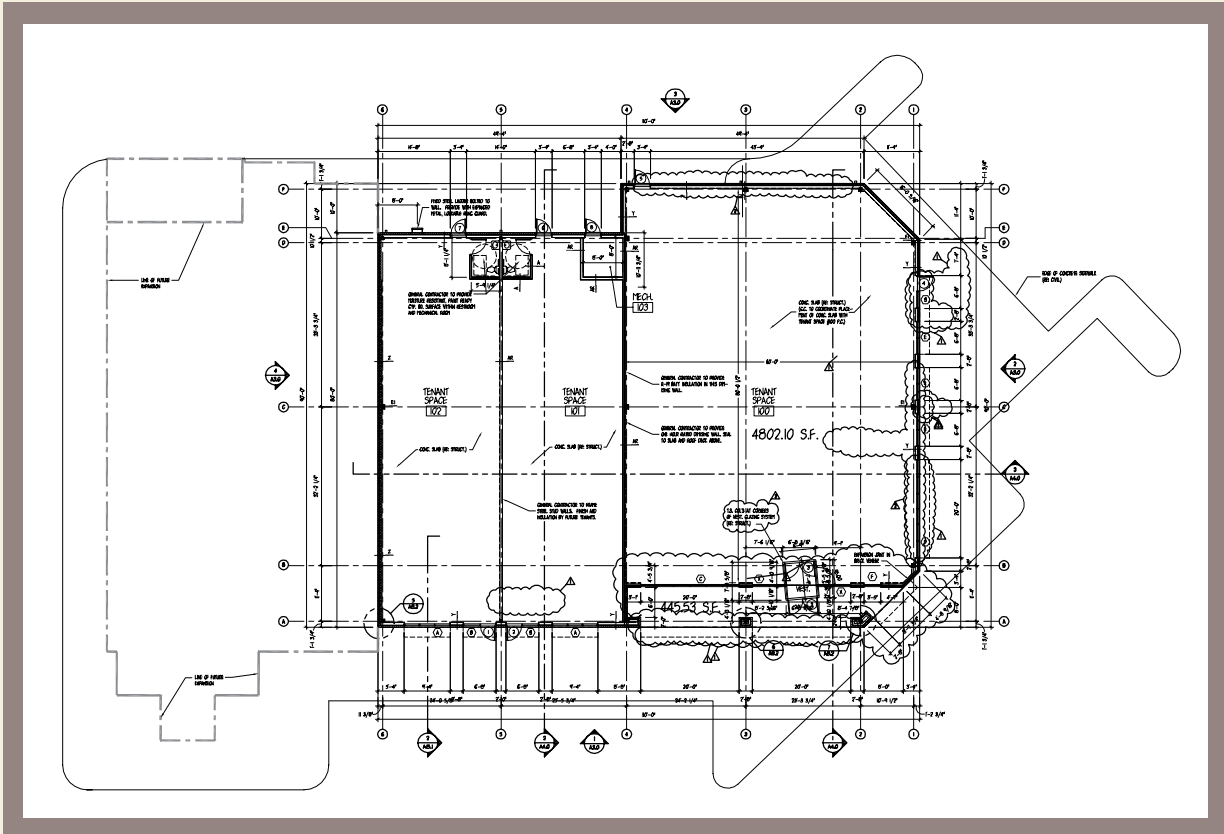

Site Map

West Ridge Plaza I